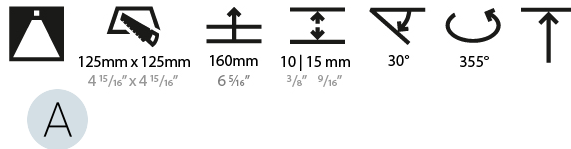

PHYSICAL

Shape: Square
Length (mm): 134
Length (in): 5 ¼
Width (mm): 134
Width (in): 5 ¼
Height (mm): 127
Height (in): 5
Ceiling Thickness (mm): 10 / 12.5 / 15
Ceiling Thickness (in): 3/8 or 1/2 or 9/16
Min. Recessing Depth (mm): 160
Min. Recessing Depth (in): 6 5/16
Light Distribution: Adjustable / Downlight
Weight (kg): 0.8
Weight (lbs): 1.76
Fixture Finish: SSR / BKV / CWI / CRY / HAB / UFT / ITA / RUA / FTG / MYG / LOD / PUS / FRO / FUP / KIA / POP / BLS / SPG / MEY / GOH / GUM / CHC / COM / ABZ / JAG / OBR / MOS / ROR
Fixture Material: Aluminum Die Cast
Cut-out Measurements: 125mm / 4 5/16" x 125mm / 4 5/16"

ELECTRICAL

Lamp Type: LED (Zhaga Standard)
Total Output Wattage (W): 26.4
Dimming: Tri-Mode (Non-Dimming and Phase Dimming (120Vac only) and 0-10V Dimming)
Driver Included: No
Driver Location: Recessed Housing
Driver Type: Constant Current - Universal
Housing: See components
Input Voltage (V): 120 - 277
Constant Current (MA): 700

LED

Number of LEDs: 1
Color Temperature (°K): 2700 / 3000 / 3500 / 4000
Max. Delivered Lumen (lm): 2960 / 3030 / 3185 / 3250
CRI: >90 CRI
Lamp Life (hrs): 50000

OPTICAL

Reflector°: 18 / 26 / 40
Adjustability: Rotational 355°; Tilt 30°

RATINGS AND CERTIFICATIONS

Certified By: Certified for North American Standards
IP rating: IP20