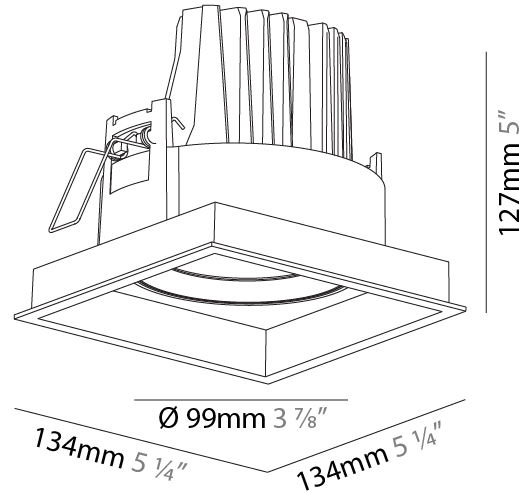

PHYSICAL

Shape: Square
Length (mm): 134
Length (in): 5 ¼
Width (mm): 134
Width (in): 5 ¼
Height (mm): 127
Height (in): 5
Ceiling Thickness (mm): 10 / 12.5 / 15
Ceiling Thickness (in): 3/8 or 1/2 or 9/16
Min. Recessing Depth (mm): 160
Min. Recessing Depth (in): 6 5/16
Light Distribution: Adjustable / Downlight
Weight (kg): 0.8
Weight (lbs): 1.76
Fixture Finish: SSR / BKV / CWI / CRY / HAB / UFT / ITA / RUA / FTG / MYG / LOD / PUS / FRO / FUP / KIA / POP / BLS / SPG / MEY / GOH / GUM / CHC / COM / ABZ / JAG / OBR / MOS / ROR
Fixture Material: Aluminum Die Cast
Cut-out Measurements: 125mm / 4 5/16" x 125mm / 4 5/16"

ELECTRICAL

Lamp Type: LED (Zhaga Standard)
Total Output Wattage (W): 26.4
Dimming: Tri-Mode (Non-Dimming and Phase Dimming (120Vac only) and 0-10V Dimming)
Driver Included: No
Driver Location: Recessed Housing
Driver Type: Constant Current - Universal
Housing: See components
Input Voltage (V): 120 - 277
Constant Current (MA): 700

LED

Number of LEDs: 1
Color Temperature (°K): 2700 / 3000 / 3500 / 4000
Max. Delivered Lumen (lm): 2960 / 3030 / 3185 / 3250
CRI: >90 CRI
Lamp Life (hrs): 50000

OPTICAL

Reflector°: 18 / 26 / 40
Adjustability: Rotational 355°; Tilt 30°

RATINGS AND CERTIFICATIONS

Certified By: Certified for North American Standards
IP rating: IP20