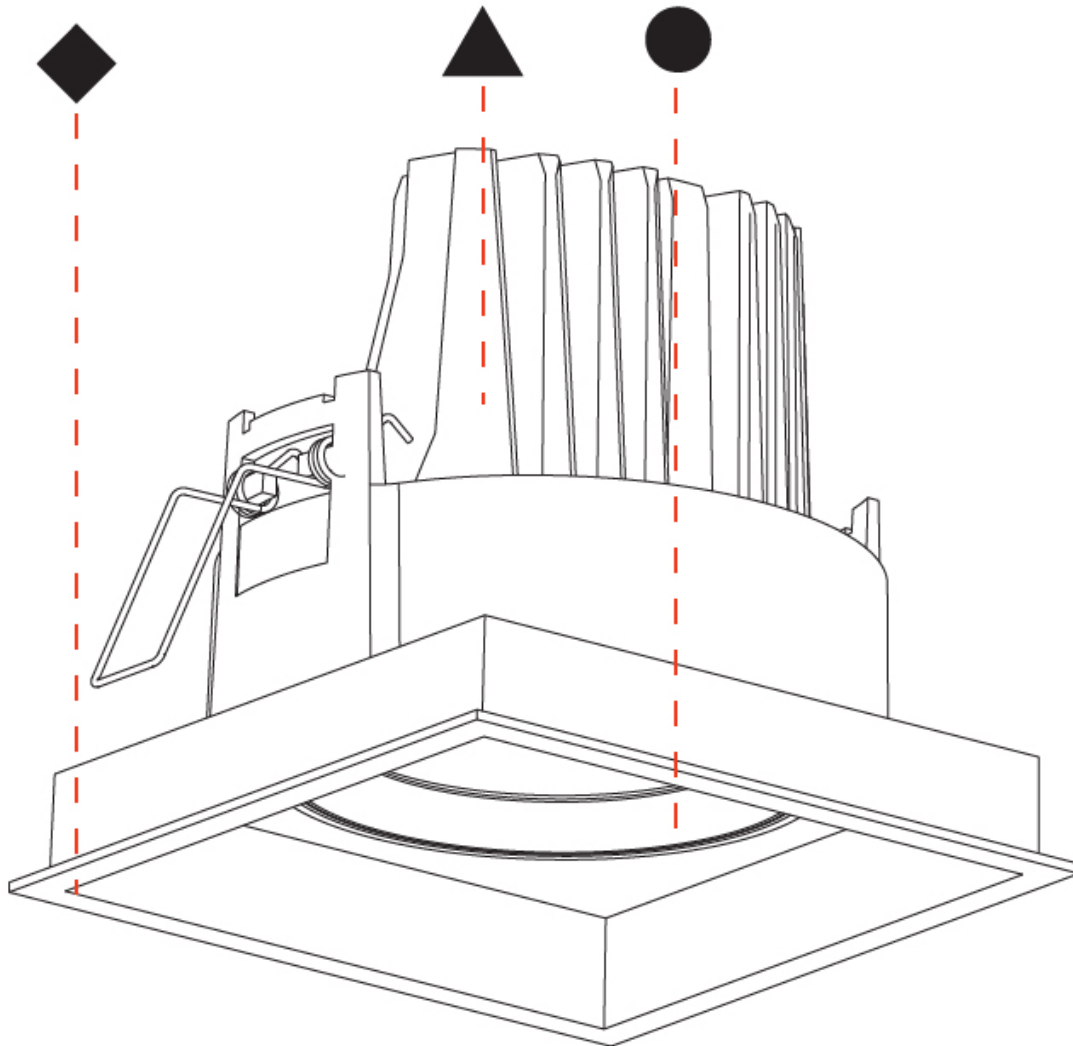

MECHANIQ SQUARE COMFORT SINGLE RECESSED

A35079-

PROJECT _____

TYPE _____

SPECIFIER _____

QUANTITY _____

DATE _____

A