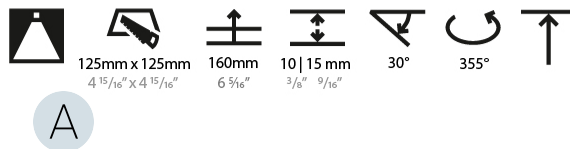

PHYSICAL

Shape: Square
Length (mm): 134
Length (in): 5 ¼
Width (mm): 134
Width (in): 5 ¼
Height (mm): 127
Height (in): 5
Ceiling Thickness (mm): 10 / 12.5 / 15
Ceiling Thickness (in): 3/8 or 1/2 or 9/16
Min. Recessing Depth (mm): 160
Min. Recessing Depth (in): 6 5/16
Light Distribution: Adjustable / Downlight
Weight (kg): 0.8
Weight (lbs): 1.76
Fixture Finish: SSR / BKV / CWI / CRY / HAB / UFT / ITA / RUA / FTG / MYG / LOD / PUS / FRO / FUP / KIA / POP / BLS / SPG / MEY / GOH / GUM / CHC / COM / ABZ / JAG / OBR / MOS / ROR
Fixture Material: Aluminum Die Cast
Cut-out Measurements: 125mm / 4 5/16" x 125mm / 4 5/16"

ELECTRICAL

Lamp Type: LED (Zhaga Standard)
Total Output Wattage (W): 12 / 15
Dimming: Tri-Mode (Non-Dimming and Phase Dimming (120Vac only) and 0-10V Dimming)
Driver Included: No
Driver Location: Recessed Housing
Driver Type: Constant Current - Universal
Housing: See components
Input Voltage (V): 120 - 277
Constant Current (MA): 350

LED

Number of LEDs: 1
Color Temperature (°K): 2700 / 3000 / 3500 / 4000
Max. Delivered Lumen (lm): 830 / 930 / 1010 / 1030
CRI: >90 CRI
Lamp Life (hrs): 50000

OPTICAL

Reflector°: 8
Adjustability: Rotational 355°; Tilt 30°

RATINGS AND CERTIFICATIONS

Certified By: Certified for North American Standards
IP rating: IP20