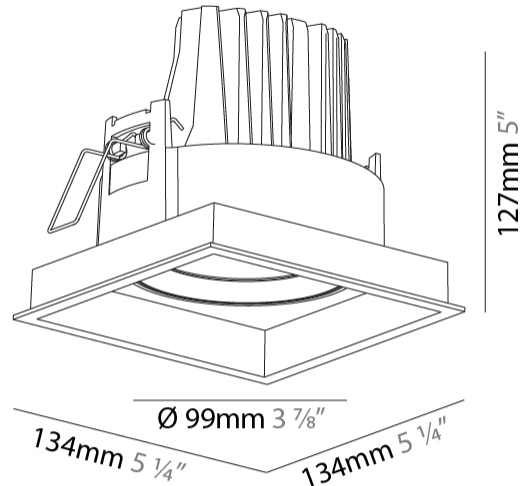

PHYSICAL

Shape: Square
Length (mm): 134
Length (in): 5 ¼
Width (mm): 134
Width (in): 5 ¼
Height (mm): 127
Height (in): 5
Ceiling Thickness (mm): 10 / 12.5 / 15
Ceiling Thickness (in): 3/8 or 1/2 or 9/16
Min. Recessing Depth (mm): 160
Min. Recessing Depth (in): 6 5/16
Light Distribution: Adjustable / Downlight
Weight (kg): 0.8
Weight (lbs): 1.76
Fixture Finish: SSR / BKV / CWI / CRY / HAB / UFT / ITA / RUA / FTG / MYG / LOD / PUS / FRO / FUP / KIA / POP / BLS / SPG / MEY / GOH / GUM / CHC / COM / ABZ / JAG / OBR / MOS / ROR
Fixture Material: Aluminum Die Cast
Cut-out Measurements: 125mm / 4 5/16" x 125mm / 4 5/16"

ELECTRICAL

Lamp Type: LED (Zhaga Standard)
Total Output Wattage (W): 12 / 15
Dimming: Tri-Mode (Non-Dimming and Phase Dimming (120Vac only) and 0-10V Dimming)
Driver Included: No
Driver Location: Recessed Housing
Driver Type: Constant Current - Universal
Housing: See components
Input Voltage (V): 120 - 277
Constant Current (MA): 350

LED

Number of LEDs: 1
Color Temperature (°K): 2700 / 3000 / 3500 / 4000
Max. Delivered Lumen (lm): 830 / 930 / 1010 / 1030
CRI: >90 CRI
Lamp Life (hrs): 50000

OPTICAL

Reflector°: 8
Adjustability: Rotational 355°; Tilt 30°

RATINGS AND CERTIFICATIONS

Certified By: Certified for North American Standards
IP rating: IP20